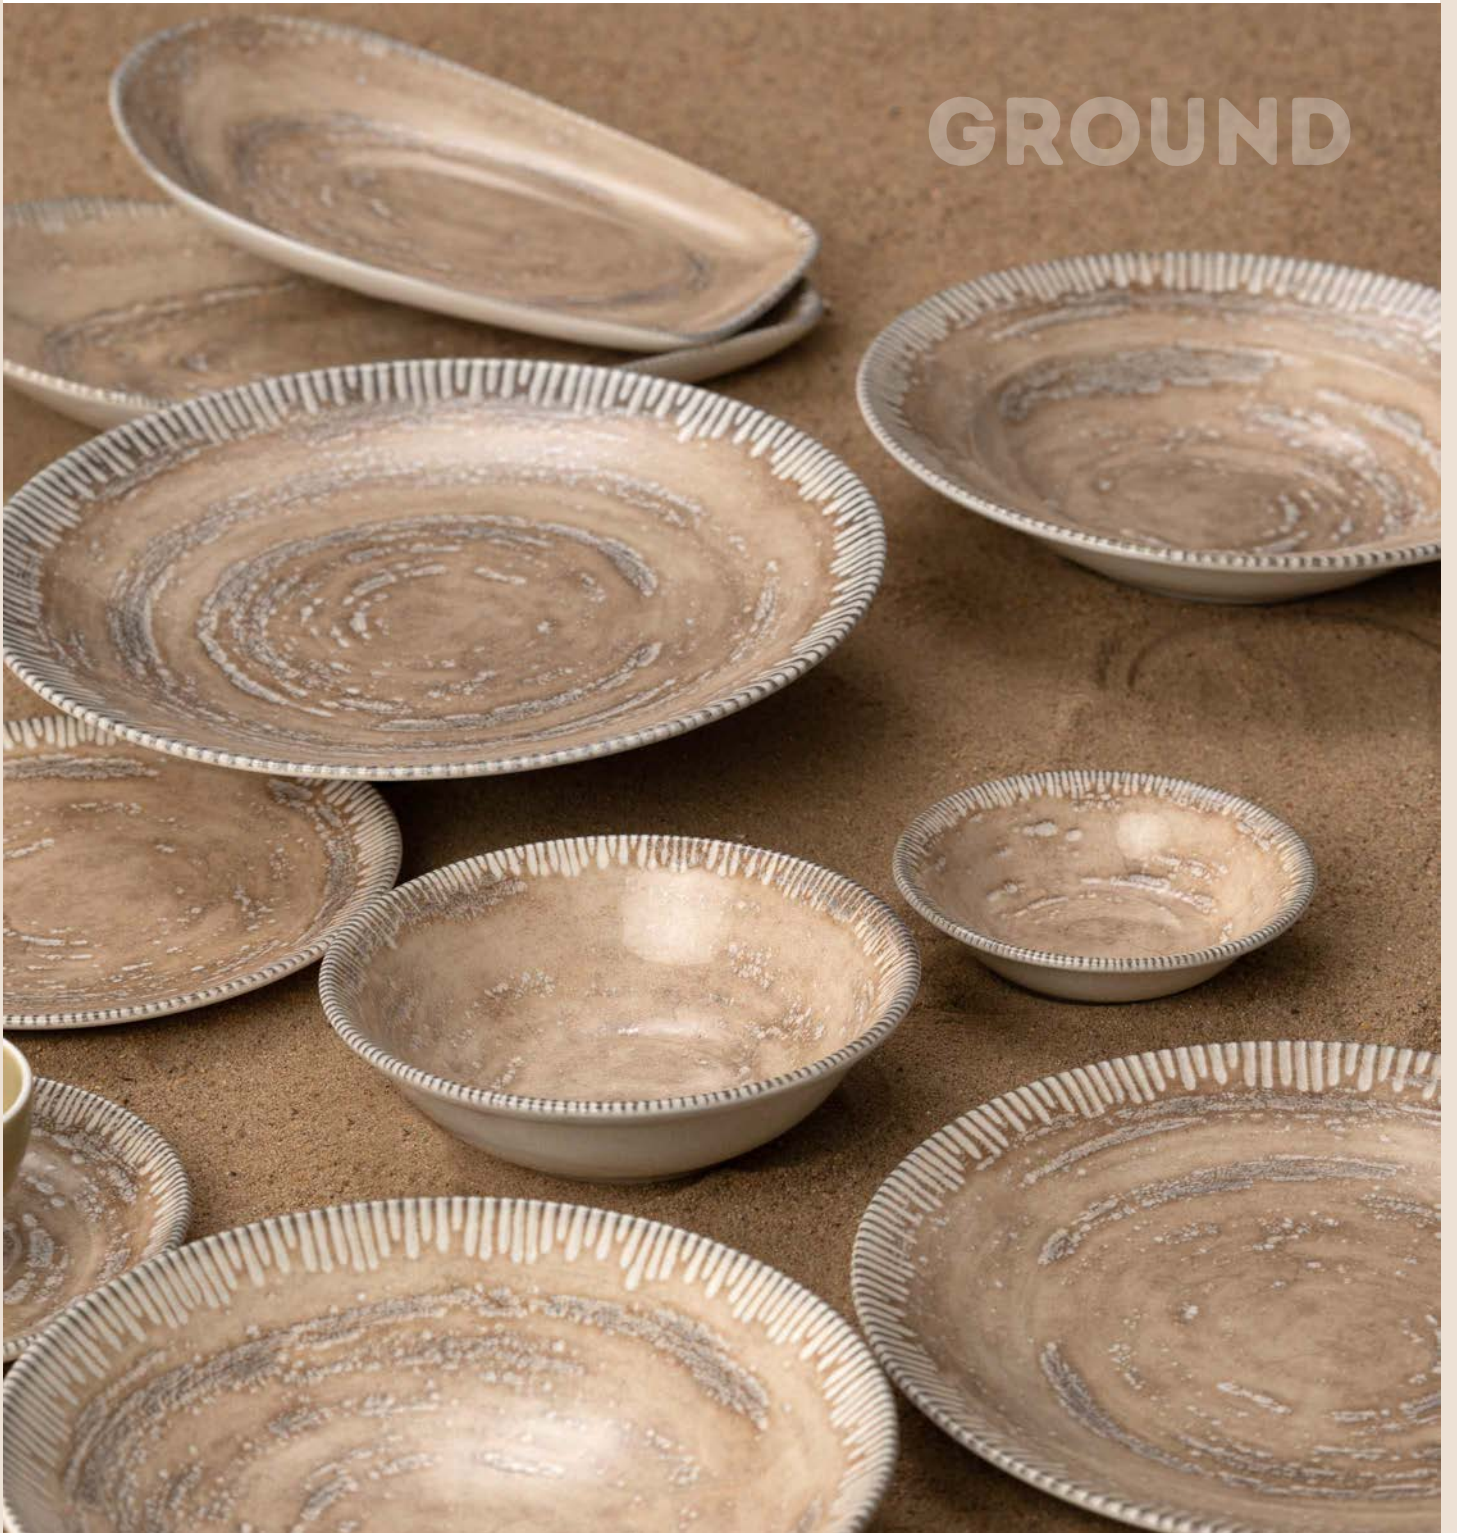

CAPPUCINO BIG CUP SAUCER TEXTURE
431024.61 Cup / 431025.61 Saucer
Vol-200ml. | ☎-36
Cup ₹ 306/- Saucer ₹ 306/-

COFFEE CUP SAUCER TEXTURE
431026.61 Cup / 431025.61 Saucer
Vol-100ml. | ☎-36
Cup ₹ 240/- Saucer ₹ 306/-